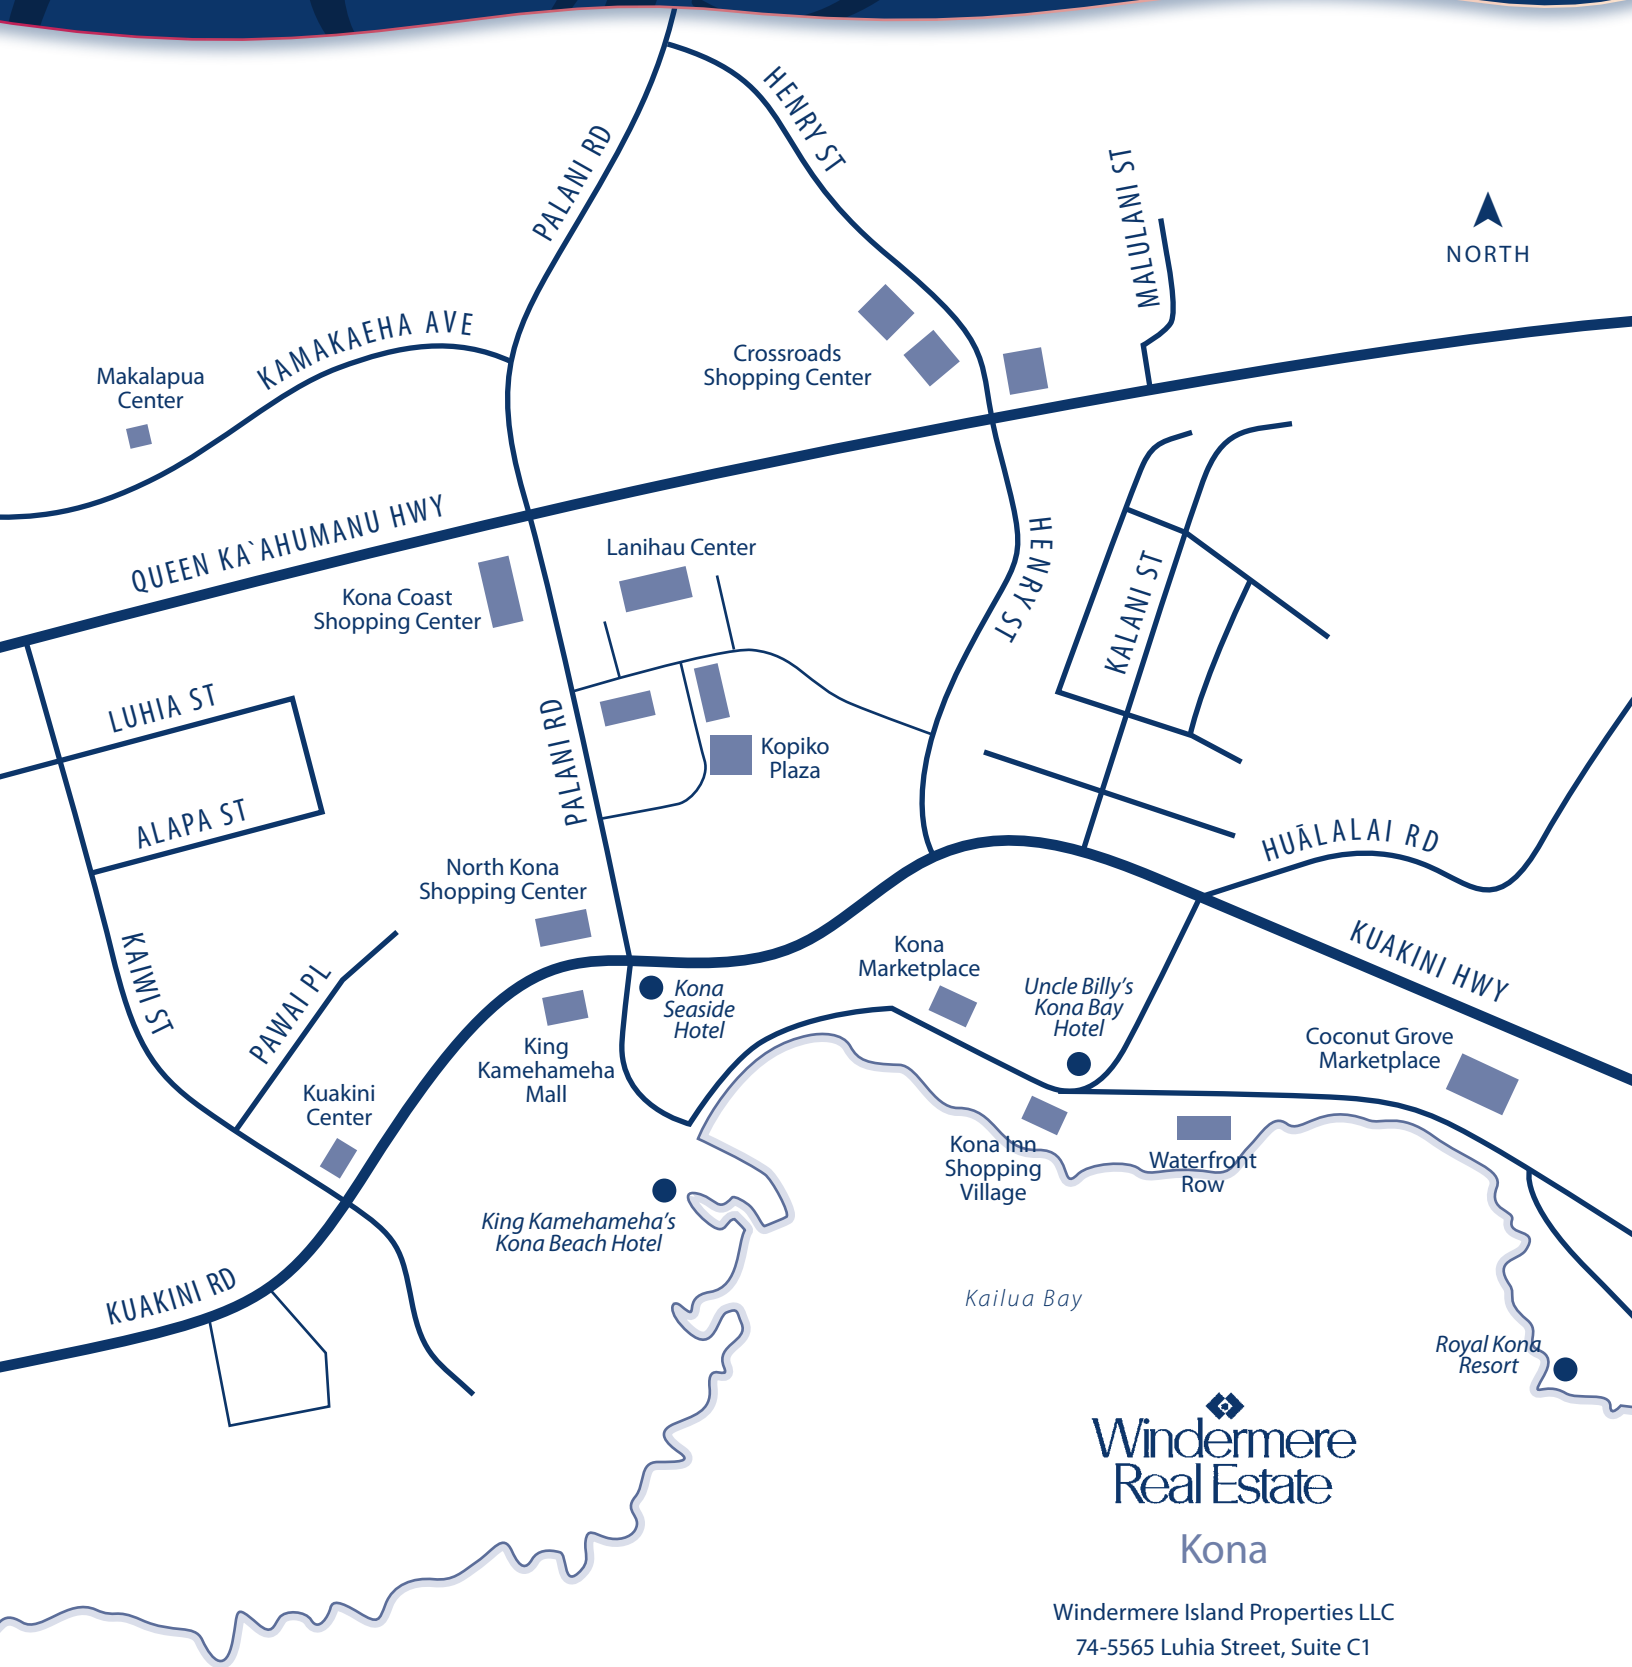

KAILUA-KONA

Windermere
Real Estate

Kona

Windermere Island Properties LLC
74-5565 Luhia Street, Suite C1
Kailua-Kona, HI 96740
808/329-2601
www.WindermereAloha.com